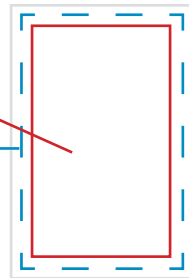

Poets & Writers

DISPLAY ADVERTISING SPECS

SEND ALL ADVERTISING MATERIALS TO AMY FELTMAN AT ADCOPY@PW.ORG

AD SPACE DIMENSIONS

Ad Size	Width x Height
Full page	6.6875" x 8.81"
Full page, full bleed*	8" x 10.25"
Third page vertical	2.13" x 8.81"
Half page horizontal	6.6875" x 4.1875"
Quarter page vertical	3.25" x 4.1875"
Eighth page horizontal	3.25" x 2"

MAGAZINE DIMENSIONS

7.75 x 10 inches. Perfect Bound.

*FULL BLEED

Live Area: 1/4" from the trim line.
Keep critical text and images within this area

Trim Line: The actual size of the page
| 7.75" x 10"

Bleed line: 1/4" outside of the trim line

NEW TITLES SECTION

COVER IMAGE FILE (FORMAT: PDF OR TIF)

- Size: High-res image of the book cover
- Color: CMYK ONLY
- Resolution : 300dpi

AD TEXT FILE (FORMAT: DOC OR RTF)

- Title of book or journal
- Author
- Publisher or press name (optional)
- One website URL
- 60 words maximum of descriptive text

DESIGN NOTES

GENERAL NOTES

- Resolution: at least 300 dpi
- Format: PDF or TIFF
- Borders: No floating white space. Ad must have defined border
- Full bleed: Important text and images at least 1/4" inside trim line
- Crop marks are not needed
- Size: Ad must be cropped to exact dimensions (see Dimensions)
- No "Knockout" design elements
- Ads with incorrect specs may be sent back, causing delay